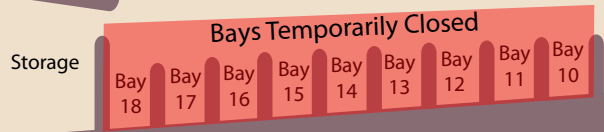

← NORTH

**Action Area:**  
 Bay 1 = RSO use only  
 Bays 2-5 & 10-18 Pistol Calibers Only ~ No Rifle Calibers  
 Bays 6 & 7 Full Auto Firearms allowed Only in these bays  
 Bays 6, 7, 8 or 9 All Firearms Allowed

★ = Starting 30 min after sunset until 30 min before sunrise shooting in these bays/ranges only

**Rifle Ranges: Rifles only**  
 Range A = 200, 300, 400 & 500 yds  
 Range B = 50, 100, 200 & 300 yds  
 Range C = 25, 40, 60, 77 & 100 yds