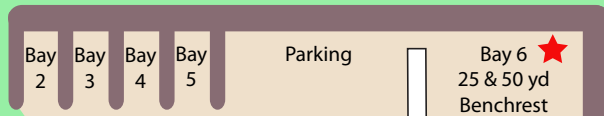

← NORTH

**Action Area:**  
 Bay 1 = RSO use only  
 Bays 2-5 & 10-18 Pistol Calibers Only ~ No Rifle Calibers  
 Bays 6 & 7 Full Auto Firearms allowed Only in these bays  
 Bays 6, 7, 8 or 9 All Firearms Allowed

★ = Starting 30 min after sunset until 30 min before sunrise shooting in these bays/ranges only

**Rifle Ranges: Rifles only**  
 Range A = 200, 300, 400 & 500 yds  
 Range B = 50, 100, 200 & 300 yds  
 Range C = 25, 40, 60, 77 & 100 yds